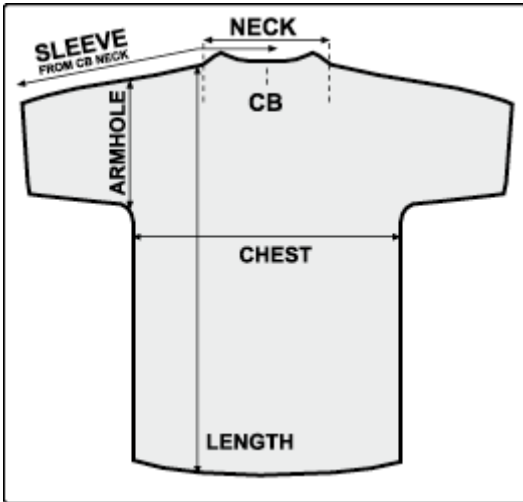

DERRY EAGLES UNIFORM SIZING CHART

YOUTH JERSEY SHORT SLEEVE

	YS	YM	YL
chest (1" below armhole)	34"	35.5"	36.75"
body length from cb	21.5"	22.5"	23.5"
sleeve length from cb	14.5"	15"	15.5"
armhole straight	7.5"	8"	8.5"
neck width (seam to seam)	6.5"	6.75"	7"

ADULT JERSEY SHORT SLEEVE

	XS	S	M	L	XL
chest (1" below armhole)	40.5"	42.5"	45"	48"	50"
body length from cb	26"	27"	28"	30"	31"
neck width (seam to seam)	7.5"	7.75"	8"	8.25"	8.5"
sleeve length from cb	17.25"	18"	18.75"	19.5"	20.25"
armhole straight	10"	10.5"	11"	11.5"	12"

YOUTH SHORT

	YXXS	YXS	YS	YM	YL
waist relaxed	19"	20"	21"	22.5"	24"
hip (7" incl w/b)	34"	35"	36"	38"	40"
inseam	3"	3.25"	3.5"	3.75"	4"

ADULT SHORT

	XXS	XS	S	M	L	XL	XXL
waist relaxed	24"	25.5"	27"	28.5"	30"	32"	34"
hip (8" incl w/b)	39.5"	41.5"	43.5"	45.5"	47.5"	49.5"	51.5"
inseam	4.5"	4.75"	5"	5.25"	5.5"	5.75"	6"