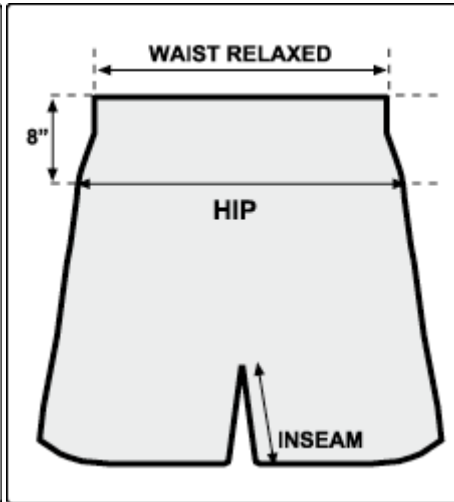

DERRY EAGLES UNIFORM SIZING CHART

YOUTH JERSEY SHORT SLEEVE

	YS	YM	YL
chest (1" below armhole)	34"	35.5"	36.75"
body length from cb	21.5"	22.5"	23.5"
sleeve length from cb	14.5"	15"	15.5"
armhole straight	7.5"	8"	8.5"
neck width (seam to seam)	6.5"	6.75"	7"

ADULT JERSEY SHORT SLEEVE

	XS	S	M	L	XL
chest (1" below armhole)	40.5"	42.5"	45"	48"	50"
body length from cb	26"	27"	28"	30"	31"
neck width (seam to seam)	7.5"	7.75"	8"	8.25"	8.5"
sleeve length from cb	17.25"	18"	18.75"	19.5"	20.25"
armhole straight	10"	10.5"	11"	11.5"	12"

YOUTH SHORT

	YXXS	YXS	YS	YM	YL
waist relaxed	19"	20"	21"	22.5"	24"
hip (7" incl w/b)	34"	35"	36"	38"	40"
inseam	3"	3.25"	3.5"	3.75"	4"

ADULT SHORT

	XXS	XS	S	M	L	XL	XXL
waist relaxed	24"	25.5"	27"	28.5"	30"	32"	34"
hip (8" incl w/b)	39.5"	41.5"	43.5"	45.5"	47.5"	49.5"	51.5"
inseam	4.5"	4.75"	5"	5.25"	5.5"	5.75"	6"